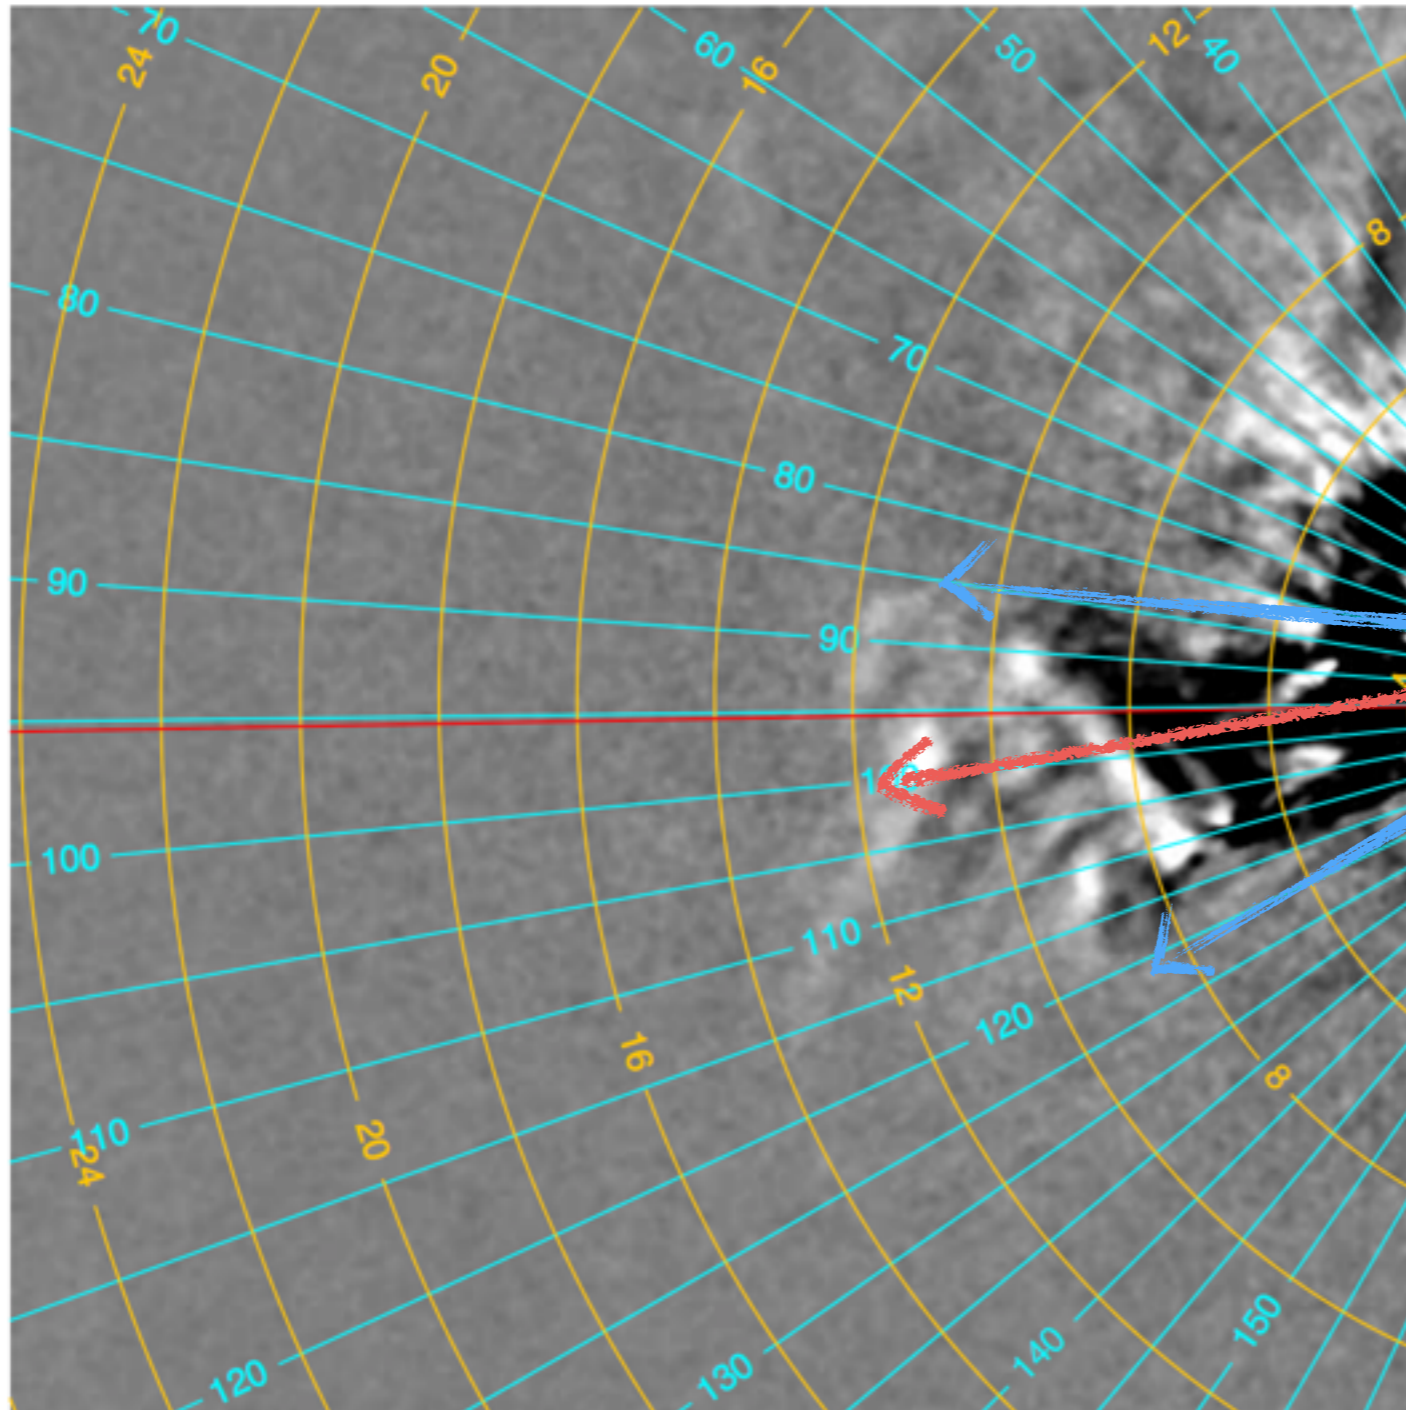

WP2: Catalogue of observational parameters of HI-1 manually-identified CMEs

CME "quality" : Good

HI-1A

2010-02-14 23:29UT

CME “quality” : Good

Spacecraft Longitude (HEE): 65.08°

Angular width
& central angle?

Earth PA: 95.17°

Current Image: 20100214_232901_14h1A.fits
Previous Image: 20100214_224901_14h1A.fits

CME “quality” : Fair

HI-1A

2010-02-16 21:29UT

CME “quality” : Fair

Spacecraft Longitude (HEE): 65.14°

Angular width
& central angle

Earth PA: 95.35°

Current Image: 20100216_212901_14h1A.fts
Previous Image: 20100216_204901_14h1A.fts

CME “quality” : Poor

HI-1A

2010-02-24 02:09UT

CME “quality” : Poor

Spacecraft Longitude (HEE): 65.41°

Angular width
& central angle

Date range

PA mid: 0 to 360 degrees

PA width: 15 to 180 degrees

From to

Show entries

Search: [Show / hide columns](#)

ID	Date [UTC]	SC	PA-N [deg]	PA-S [deg]	Quality	PA fit [deg]
HCME_A__20070419_01	2007-04-19 13:30	A	40	140	Good	105
HCME_A__20070502_01	2007-05-02 00:50	A	65	100	Fair	90
HCME_A__20070506_01	2007-05-06 06:50	A	85	120	Fair	100
HCME_A__20070509_01	2007-05-09 13:30	A	50	125	Fair	90
HCME_A__20070516_01	2007-05-16 01:30	A	30	120	Good	80
HCME_A__20070518_01	2007-05-18 00:10	A	95	115	Fair	110
HCME_A__20070520_01	2007-05-20 02:10	A	110	130	Fair	120
HCME_A__20070521_01	2007-05-21 21:30	A	65	120	Fair	85
HCME_A__20070523_01	2007-05-23 21:30	A	55	95	Fair	70
HCME_A__20070530_01	2007-05-30 01:29	A	65	125	Fair	90